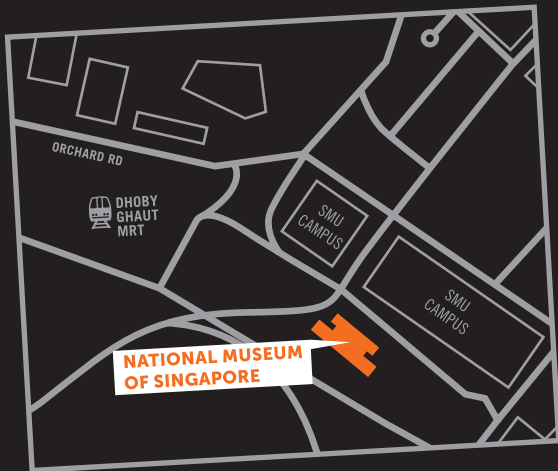

# FRINGE MAPS

## ESPLANADE – THEATRES ON THE BAY

1 ESPLANADE DRIVE, SINGAPORE 038981

MRT  
City Hall, Esplanade

BUS SERVICES  
10, 36, 36A, 36B, 56, 57, 70, 70M, 75, 77, 97, 97E, 106,  
111, 128, 133, 133M, 162, 162M, 171, 195, 195A, 196,  
531, 700, 700A, 857, 868, 960, 961, 971

## ION ART GALLERY

ION ORCHARD, 2 ORCHARD TURN #04-01, SINGAPORE 238801

MRT  
Orchard

BUS SERVICES  
7, 14, 14E, 16, 36, 65, 77, 106, 111, 123, 124, 128, 143,  
162, 162M, 167, 171, 174, 174E, 175, 190, 518, 518A,  
700, 700A, 971E