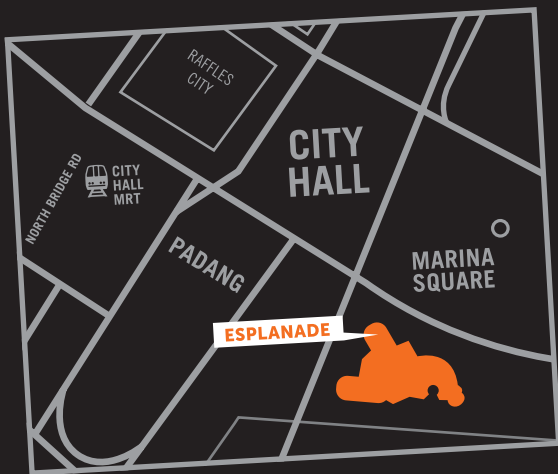

# FRINGE MAPS

## ESPLANADE – THEATRES ON THE BAY

1 ESPLANADE DRIVE, SINGAPORE 038981

MRT  
City Hall, Esplanade

BUS SERVICES  
10, 36, 36A, 36B, 56, 57, 70, 70M, 75, 77, 97, 97E, 106,  
111, 128, 133, 133M, 162, 162M, 171, 195, 195A, 196,  
531, 700, 700A, 857, 868, 960, 961, 971

## ION ART GALLERY

ION ORCHARD, 2 ORCHARD TURN #04-01, SINGAPORE 238801

MRT  
Orchard

BUS SERVICES  
7, 14, 14E, 16, 36, 65, 77, 106, 111, 123, 124, 128, 143,  
162, 162M, 167, 171, 174, 174E, 175, 190, 518, 518A,  
700, 700A, 971E